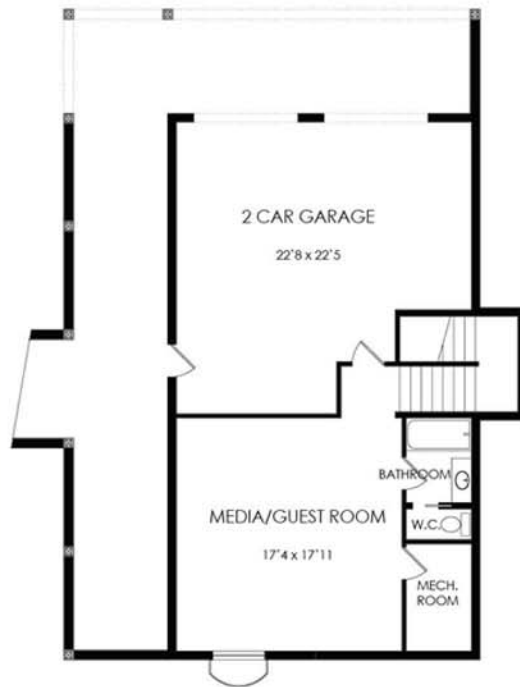

LAURENCE
COMMUNITIES

410-764-7100

www.laurencecommunities.com

BASEMENT FLOOR

FIRST FLOOR

SECOND FLOOR

2301 HILLHOUSE ROAD, DICKEYVILLE, MD