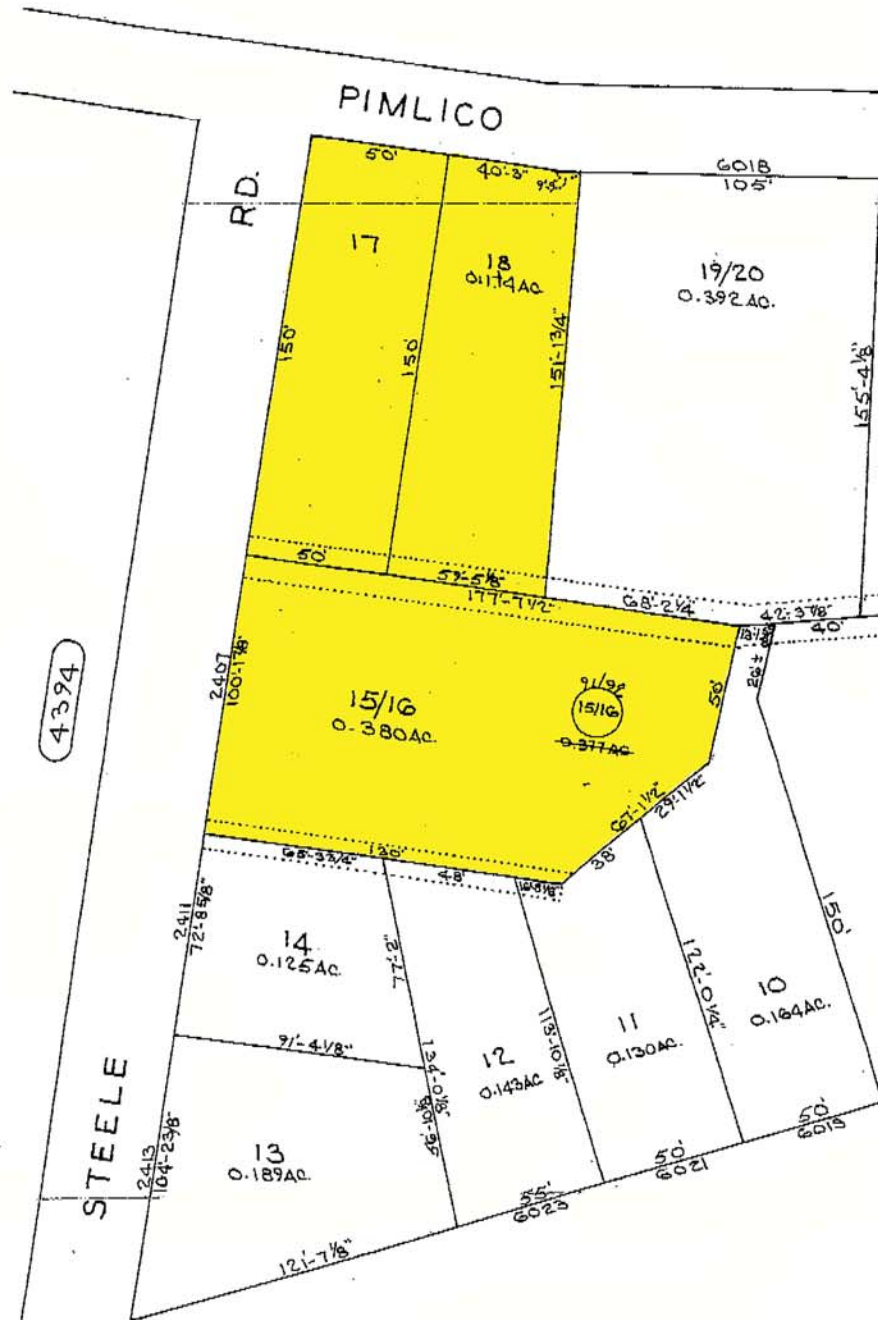

LAURENCE  
COMMUNITIES

410-764-7100

www.laurencecommunities.com

OLD PIMLICO & STEELE ROADS, BALTIMORE, MD 21209